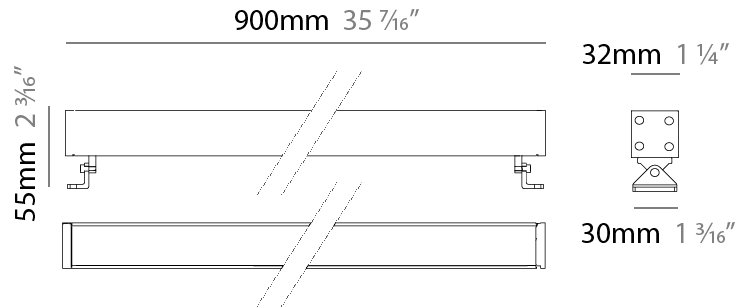

1. To build a product code in our configurator select the specify button on the base model # product page
2. To build a manual product code on this datasheet choose from the options listed below in blue font and add the suffix to the base model #

GENERAL

Series: Mini Corniche
Brand: Platek
Division: Exterior
Mounting Type: Surface
Mounting Location: Wall
Subcategory: Wallwash

PHYSICAL

Shape: Rectangle
Length (mm): 900
Length (in): 35 7/16
Width (mm): 32
Width (in): 1 1/4
Height (mm): 32
Height (in): 1 1/4
Extension (mm): 55
Extension (in): 2 3/16
Light Distribution: Adjustable / Direct
Weight (kg): 2.2
Weight (lbs): 4.8
Screws: A4 stainless steel
Diffuser: Clear tempered glass
Gasket: Gore-Tex valve to prevent condensation inside the fitting.
Fixture Finish: BLK / WHI / GRY / COR / ANT / BRZ
Fixture Material: Extruded Aluminum

ELECTRICAL

Lamp Type: LED
Total Output Wattage (W): 35
Dimming: Bluetooth technology or DMX
Control Gear: DMX
Driver Included: No
Driver Location: Remote
Driver Type: Constant Current - Universal
Driver Class: Class 2
Input Voltage (V): 120 - 277
Constant Current (MA): 500

LED

Number of LEDs: 24
Color Temperature (°K): RGBW
CRI: >80 CRI
Lamp Life (hrs): 60000
Special LEDs offerings: RGBW

OPTICAL

Optic°: 26 / 40 / ELL

RATINGS AND CERTIFICATIONS

Certified By: Certified for North American Standards
IP rating: IP65
IK Rating: IK07
Bug Rating: B1 U0 G0

PROJECT
TYPE
SPECIFIER
QUANTITY
DATE