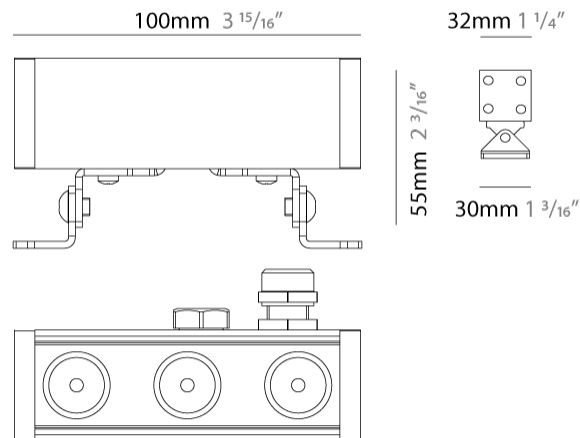

1. To build a product code in our configurator select the specify button on the base model # product page
2. To build a manual product code on this datasheet choose from the options listed below in blue font and add the suffix to the base model #

GENERAL

Series: Mini Corniche
Brand: Platek
Division: Exterior
Mounting Type: Surface
Mounting Location: Wall
Subcategory: Wallwash

PHYSICAL

Shape: Rectangle
Length (mm): 100
Length (in): 3 15/16
Width (mm): 32
Width (in): 1 1/4
Height (mm): 32
Height (in): 1 1/4
Extension (mm): 55
Extension (in): 2 3/16
Light Distribution: Adjustable / Direct
Weight (kg): 1.2
Weight (lbs): 2.6
Screws: A4 stainless steel
Diffuser: Clear tempered glass
Gasket: Gore-Tex valve to prevent condensation inside the fitting.
Fixture Finish: BLK / WHI / GRY / COR / ANT / BRZ
Fixture Material: Extruded Aluminum

ELECTRICAL

Lamp Type: LED
Total Output Wattage (W): 6
Dimming: Bluetooth technology or DMX
Control Gear: DMX
Driver Included: No
Driver Location: Remote
Driver Type: Constant Current - Universal
Driver Class: Class 2
Input Voltage (V): 120 - 277
Constant Current (MA): 500

LED

Number of LEDs: 4
Color Temperature (°K): RGBW
CRI: >80 CRI
Lamp Life (hrs): 60000
Special LEDs offerings: RGBW

OPTICAL

Optic°: 26 / 40 / ELL

RATINGS AND CERTIFICATIONS

Certified By: Certified for North American Standards
IP rating: IP65
IK Rating: IK07
Bug Rating: B1 U0 G0