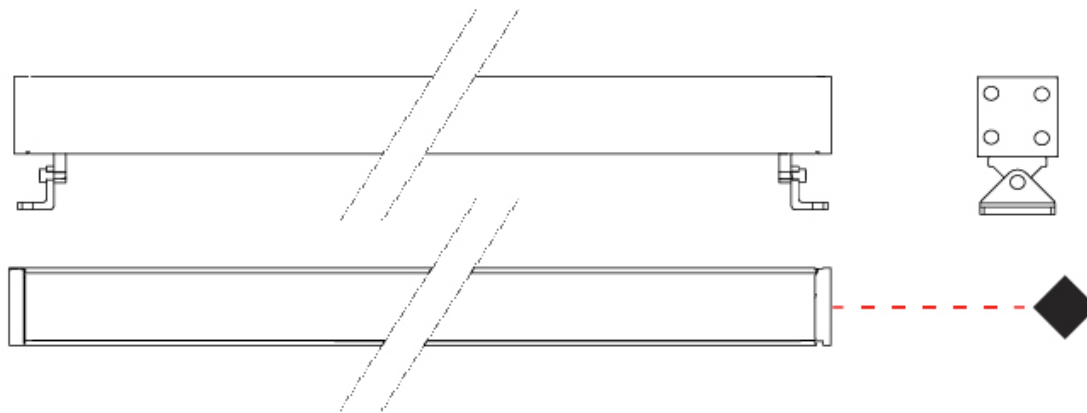

MINI CORNICHE SURFACE

E9W592-

PROJECT _____

TYPE _____

SPECIFIER _____

QUANTITY _____

DATE _____

E