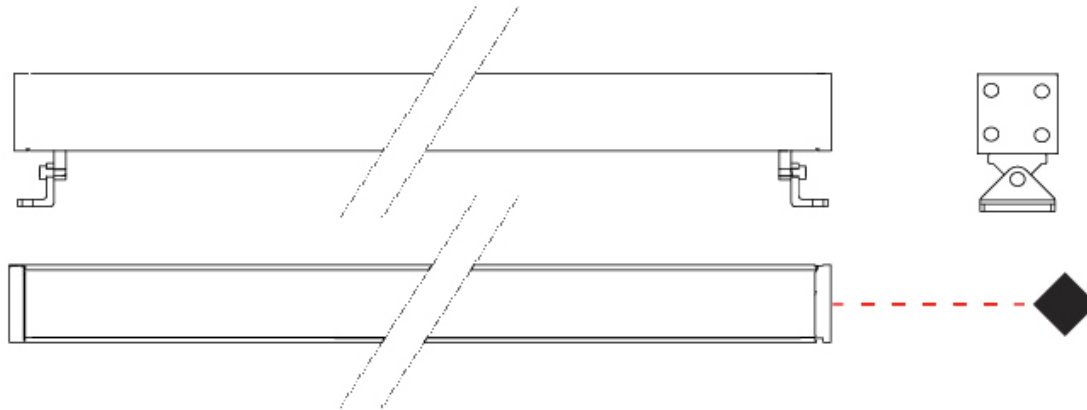

MINI CORNICHE SURFACE

E9W591-

PROJECT _____

TYPE _____

SPECIFIER _____

QUANTITY _____

DATE _____

E