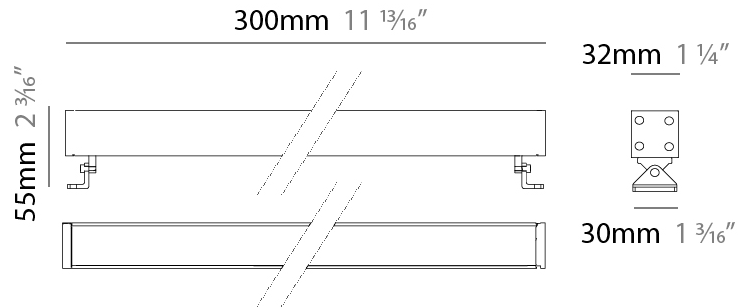

MINI CORNICHE SURFACE

E9W592- -

base number   Finish Options   Lens Options

1. To build a product code in our configurator select the specify button on the base model # product page
2. To build a manual product code on this datasheet choose from the options listed below in blue font and add the suffix to the base model #

GENERAL

Series: Mini Corniche

Brand: Platek

Division: Exterior

Mounting Type: Surface

Mounting Location: Wall

Subcategory: Wallwash

PHYSICAL

Shape: Rectangle

Length (mm): 300

Length (in): 11 ¹³/₁₆

Width (mm): 32

Width (in): 1 ¹/₄

Extension (mm): 55

Extension (in): 2 ³/₁₆

Light Distribution: Adjustable / Direct

Weight (kg): 1.2

Weight (lbs): 2.6

Screws: A4 stainless steel

Diffuser: Clear tempered glass

Gasket: Gore-Tex valve to prevent condensation inside the fitting.

Fixture Finish: [BLK](#) / [WHI](#) / [GRY](#) / [COR](#) / [ANT](#) / [BRZ](#)

Fixture Material: Extruded Aluminum

ELECTRICAL

Lamp Type: LED

Total Output Wattage (W): 11.5

Dimming: Bluetooth technology or DMX

Driver Included: No

Driver Location: Remote

Driver Type: Constant Current - Universal

Driver Class: Class 2

Input Voltage (V): 120 - 277

Constant Current (MA): 500

LED

Number of LEDs: 8

Color Temperature (°K): RGBW

CRI: >80 CRI

Lamp Life (hrs): 60000

Special LEDs offerings: RGBW

OPTICAL

Optic°: [26](#) / [40](#) / [ELL](#)

RATINGS AND CERTIFICATIONS

Certified By: Certified for North American Standards

IP rating: IP65

IK Rating: IK07

Bug Rating: B1 U0 G0